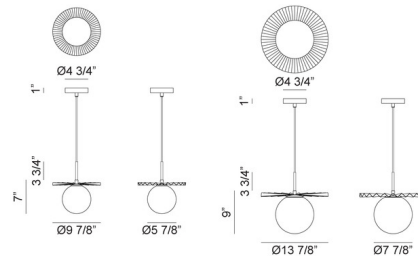

Description

The Modern Ruff Pendant adds a midcentury modern look to your interior space. The ruffled disk is complemented by a smooth glass globe, casting warm shadows across your room.

Shown in matte gold / opal

Specifications

COLOR	Opal
BODY FINISH	Matte Gold
WATTAGE	40W
DIMMER	Standard 120V
DIMENSIONS	9.875"W x 7"H
BULB NOT INCLUDED	1 x B10/Candelabra (E12)/40W/120V Incandescent
OTHER BULB OPTIONS	1 x B10/Candelabra (E12)/120V LED

Technical Information

PRODUCT DIMENSIONS	Adjustable Cable Length: 144"
--------------------	-------------------------------

CLICK TO VIEW PRODUCT

Notes: