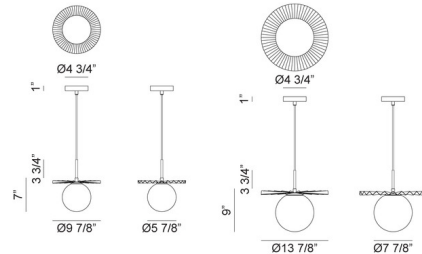

Description

The Modern Ruff Pendant adds a midcentury modern look to your interior space. The ruffled disk is complemented by a smooth glass globe, casting warm shadows across your room.

Shown in matte gold / opal

Specifications

COLOR	Opal
BODY FINISH	Matte Gold
WATTAGE	40W
DIMMER	Standard 120V
DIMENSIONS	9.875"W x 7"H
BULB NOT INCLUDED	1 x B10/Candelabra (E12)/40W/120V Incandescent
OTHER BULB OPTIONS	1 x B10/Candelabra (E12)/120V LED

Technical Information

PRODUCT DIMENSIONS	Adjustable Cable Length: 144"
--------------------	-------------------------------

CLICK TO VIEW PRODUCT

Notes: