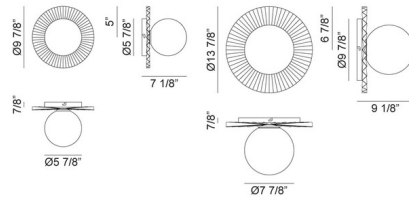

Description

The Modern Ruff Wall Sconce adds a midcentury modern look to your interior space. The ruffled disk is complemented by a smooth glass globe, casting warm shadows across your room.

Shown in black / opal

Specifications

COLOR Opal
BODY FINISH Black
WATTAGE 40W
DIMMER Standard 120V
DIMENSIONS 9.875"W x 9.875"H x 7.125"D
BULB NOT INCLUDED 1 x B10/Candelabra (E12)/40W/120V Incandescent
OTHER BULB OPTIONS B10/Candelabra (E12)/120V LED