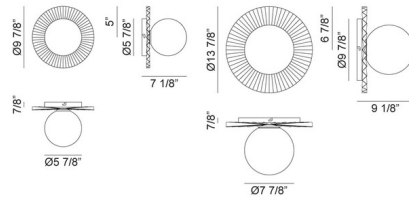

Lightology

lightology.com
866-954-4489
07-09-26

Project: _____

Company: _____

Location: _____ Fixture Type: _____

SPEC #: **MTO1026471**

Approved On: _____ Approved By: _____

Modern Ruff Wall Sconce By Matteo Lighting

Description

The Modern Ruff Wall Sconce adds a midcentury modern look to your interior space. The ruffled disk is complemented by a smooth glass globe, casting warm shadows across your room.

Specifications

COLOR . . . . . Opal
BODY FINISH . . . . . Black
WATTAGE 40W
DIMMER . . . . . Standard 120V
DIMENSIONS . . . . . 9.875"W x 9.875"H x 7.125"D
BULB NOT INCLUDED . . . . . 1 x B10/Candelabra (E12)/40W/120V Incandescent
OTHER BULB OPTIONS . . . . . B10/Candelabra (E12)/120V LED

CLICK TO VIEW PRODUCT

Notes: