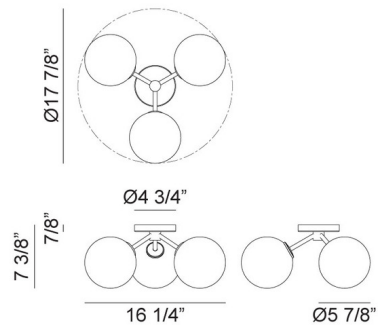

Specifications

COLOR	Opal
BODY FINISH	Aged Gold Brass
WATTAGE	120W
DIMMER	Standard 120V
DIMENSIONS	17.875"W x 7.375"H
BULB NOT INCLUDED	3 x B10/Candelabra (E12)/40W/120V Incandescent
OTHER BULB OPTIONS	3 x B10/Candelabra (E12)/120V LED