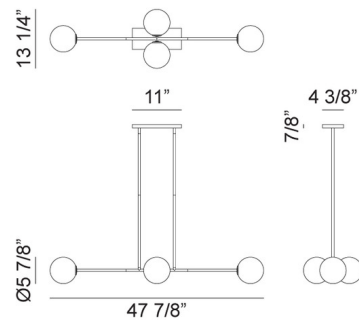

COLOR Opal
BODY FINISH Black
WATTAGE 160W
DIMMER Standard 120V
DIMENSIONS 47.875"L x 13.25"W x 5.875"H
BULB NOT INCLUDED 4 x B10/Candelabra (E12)/40W/120V Incandescent
OTHER BULB OPTIONS 4 x B10/Candelabra (E12)/120V LED

Technical Information

PRODUCT DIMENSIONS Downrods: Two 6" and Six 12" Included
LAMP LIFE 50000 hours
COLOR RENDERING 90 CRI
LAMP COLOR 3000K

Shown in black / opal

CLICK TO VIEW PRODUCT

Notes: