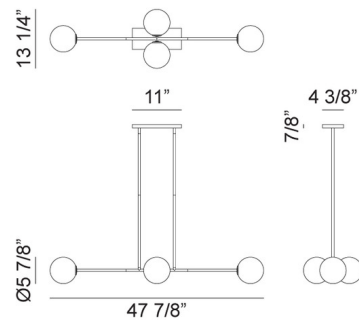

### Specifications

COLOR . . . . . Opal  
BODY FINISH . . . . . Black  
WATTAGE . . . . . 160W  
DIMMER . . . . . Standard 120V  
DIMENSIONS . . . . . 47.875"L x 13.25"W x 5.875"H  
BULB NOT INCLUDED . . . . . 4 x B10/Candelabra (E12)/40W/120V Incandescent  
OTHER BULB OPTIONS . . . . . 4 x B10/Candelabra (E12)/120V LED

### Technical Information

PRODUCT DIMENSIONS . . . . . Downrods: Two 6" and Six 12" Included  
LAMP LIFE . . . . . 50000 hours  
COLOR RENDERING . . . . . 90 CRI  
LAMP COLOR . . . . . 3000K

Shown in black / opal