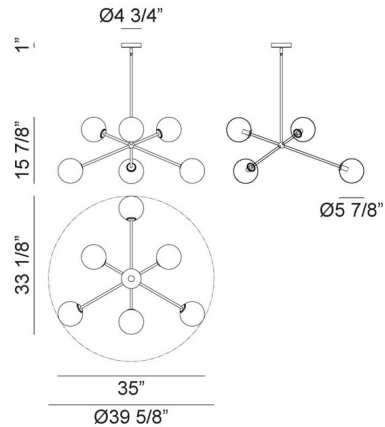

### Specifications

COLOR . . . . . Opal  
BODY FINISH . . . . . Aged Gold Brass  
WATTAGE . . . . . 240W  
DIMMER . . . . . Standard 120V  
DIMENSIONS . . . . . 35"W x 15.875"H x 33.125"D  
BULB NOT INCLUDED . . . . . 6 x B10/Candelabra (E12)/40W/120V Incandescent  
OTHER BULB OPTIONS . . . . . 6 x B10/Candelabra (E12)/120V LED

### Technical Information

PRODUCT DIMENSIONS . . . . . Downrods: One 6" and Three 12" Included

CLICK TO VIEW PRODUCT

Notes: