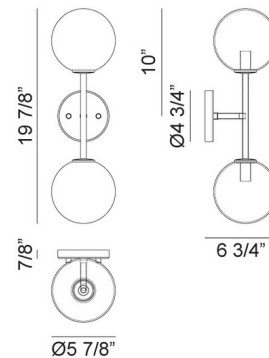

Description

The Novo Wall Sconce brings a modern, yet classic look to your interior space. The smooth arms are complemented by clean glass globes, casting warm shadows across your room. May be mounted horizontally or vertically.

Shown in black / opal

Specifications

| | |
|--------------------|--|
| COLOR | Opal |
| BODY FINISH | Black |
| WATTAGE | 80W |
| DIMMER | Standard 120V |
| DIMENSIONS | 5.875"W x 19.875"H x 6.75"D |
| BULB NOT INCLUDED | 2 x B10/Candelabra (E12)/40W/120V Incandescent |
| OTHER BULB OPTIONS | 2 x B10/Candelabra (E12)/120V LED |