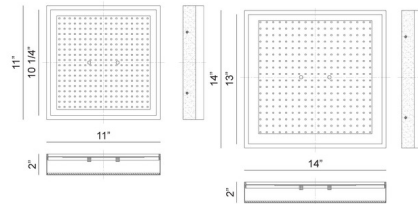

Shown in black / aged gold brass / frosted

Specifications

COLOR Frosted
BODY FINISH Black / Aged Gold Brass
WATTAGE 20W
DIMMER Low Voltage Electronic
DIMENSIONS 11"W x 2"H
INTEGRATED LED MODULE 1 x LED/20W/120V LED