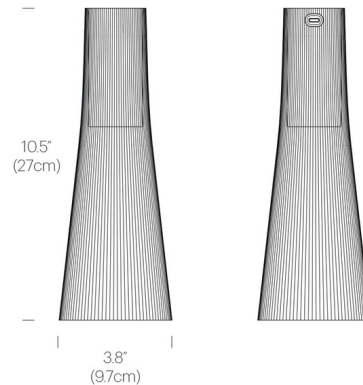

Shown in brass / bronze

CLICK TO VIEW PRODUCT

Notes: