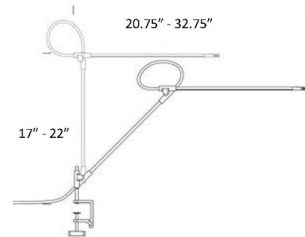

CLICK TO VIEW PRODUCT

Notes: