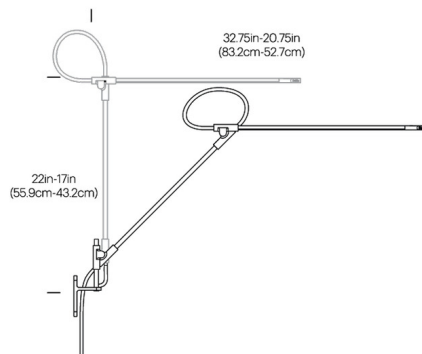

CLICK TO VIEW PRODUCT

Notes: