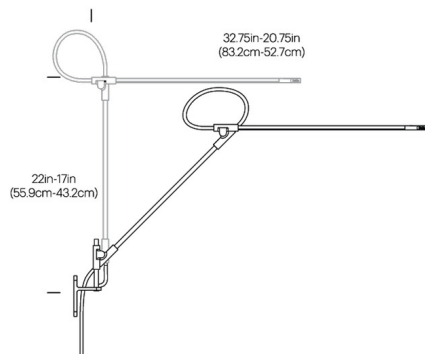

CLICK TO VIEW PRODUCT

Notes: