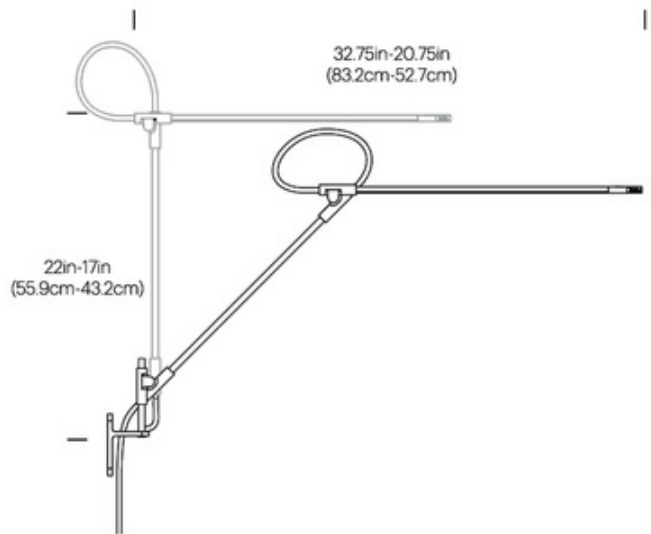

COMPANY	PROJECT	FIXTURE TYPE	APPROVED BY	DATE