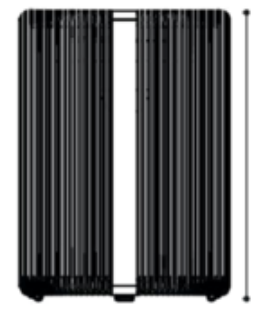

**BRAND**

Royal Botania

**DESCRIPTION**

The Ropy Outdoor Portable Solar Floor Lamp features a powder coated aluminum frame with polyolephin outer rope covering and handle. Includes rechargeable LED and USB cable. IP54 for wet locations.

*Shown in: Green / Green Rope*

<b>SHADE COLOR</b>	Green Rope
<b>BODY FINISH</b>	Green
<b>WATTAGE</b>	2.6W
<b>DIMMER</b>	Not Dimmable
<b>DIMENSIONS</b>	11.42"W x 15.75"H
<b>BULB INCLUDED</b>	
<b>LAMP</b>	1 x LED/2.6W/120V LED

*Technical Information*

<b>LUMINOUS FLUX</b>	400 lumens
<b>LUMENS/WATT</b>	153.85
<b>LAMP COLOR</b>	2700K

**SPEC #** ROY1026660

SOLAR LAMP

15.75"

Ø 11.42"

COMPANY	PROJECT	FIXTURE TYPE	APPROVED BY	DATE