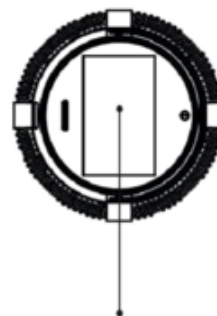

**BRAND**

Royal Botania

**DESCRIPTION**

The Ropy Outdoor Portable Solar Floor Lamp features a powder coated aluminum frame with polyolephin outer rope covering and handle. Includes rechargeable LED and USB cable. IP54 for wet locations.

*Shown in: Green / Green Rope*

<b>SHADE COLOR</b>	Green Rope
<b>BODY FINISH</b>	Green
<b>WATTAGE</b>	2.6W
<b>DIMMER</b>	Not Dimmable
<b>DIMENSIONS</b>	11.42"W x 15.75"H
<b>BULB INCLUDED</b>	
<b>LAMP</b>	1 x LED/2.6W/120V LED

*Technical Information*

<b>LUMINOUS FLUX</b>	400 lumens
<b>LUMENS/WATT</b>	153.85
<b>LAMP COLOR</b>	2700K

**SPEC #** ROY1026660

SOLAR LAMP

15.75"

Ø 11.42"

COMPANY	PROJECT	FIXTURE TYPE	APPROVED BY	DATE