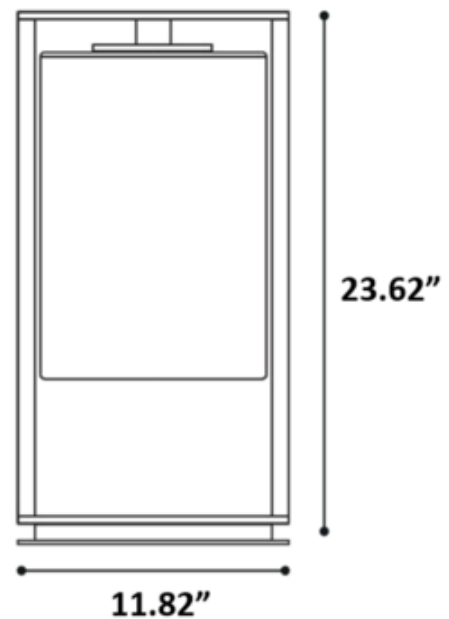

BRAND

Royal Botania

DESCRIPTION

Dome Gate Outdoor Hardwired Light is perfect on the tops of brick gate posts. Features Clear glass with powder coat Anthracite finish. Designed to be anchored to the brick and hardwired in. IP43 rated for outdoor limited use.

Shown in: Anthracite / Clear

SHADE COLOR	Clear
BODY FINISH	Anthracite
WATTAGE	4W
DIMMER	N/A
DIMENSIONS	11.82"W x 23.62"H x 11.82"D
BULB NOT INCLUDED	
LAMP	1 x Edison Tube/Medium (E26)/4W/120V LED

Technical Information

LUMINOUS FLUX	280 lumens
LUMENS/WATT	70.00
LAMP COLOR	2200K

SPEC # ROY1026681

COMPANY	PROJECT	FIXTURE TYPE	APPROVED BY	DATE