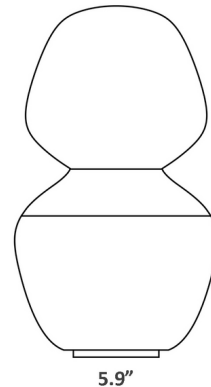

CLICK TO VIEW PRODUCT

Notes: