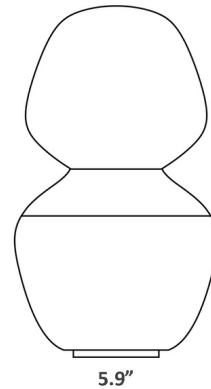

CLICK TO VIEW PRODUCT

Notes: