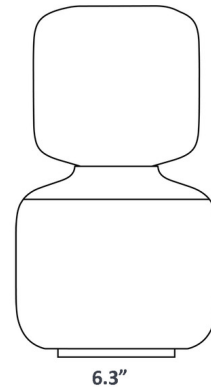

CLICK TO VIEW PRODUCT

Notes: