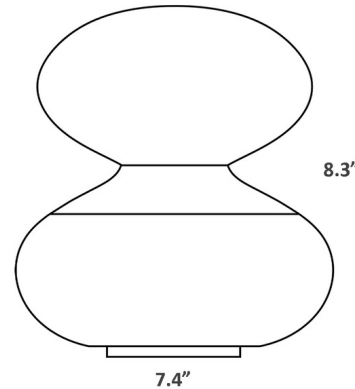

CLICK TO VIEW PRODUCT

Notes: