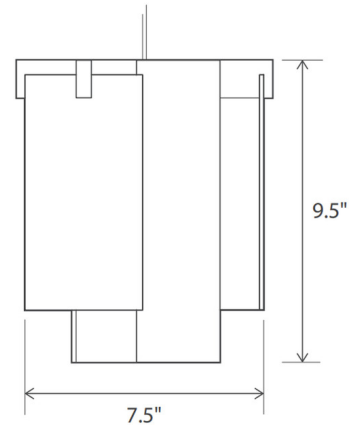

Specifications

COLOR	N/A
BODY FINISH	Oiled Walnut
WATTAGE	3.2W
DIMMER	Low Voltage Electronic
DIMENSIONS	7.5"W x 9.5"H
INTEGRATED LED MODULE	1 x LED/3.2W/120V LED
COUNTRY OF ORIGIN	United States

Technical Information

PRODUCT DIMENSIONS	Cable Length: 72"
COLOR RENDERING	90 CRI
LAMP COLOR	2700K
LUMENS/WATT	107.81
LUMINOUS FLUX	345 lumens

Shown in oiled walnut

CLICK TO VIEW PRODUCT

Notes: