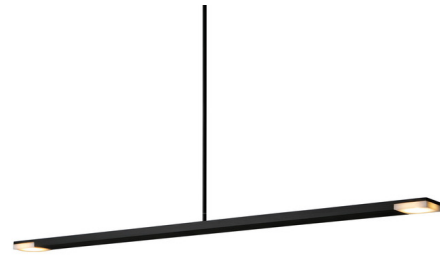

## Virga Linear Pendant

By Cerno

### Description

The Virga Linear Pendant features a clean and minimal design that is simple and sleek light bar that can be installed in very close proximity to its user. Available with a Brushed Aluminum or Black Anodized Aluminum finish. Includes suspension tube that is field-adjustable. 2700K and 3500K color temperature options available. UL and cUL listed. Made in the USA.

### Specifications

COLOR	N/A
BODY FINISH	Black Anodized
WATTAGE	13W
DIMMER	Low Voltage Electronic
DIMENSIONS	48"L x 28"W x 0.5"H x 1.75"D
INTEGRATED LED MODULE	2 x LED/6.5W/120-277V LED
COUNTRY OF ORIGIN	United States

### Technical Information

PRODUCT DIMENSIONS	Downrod: 48"
COLOR RENDERING	.90 CRI
LAMP COLOR	2700K
LUMENS/WATT	173.23
LUMINOUS FLUX	1126 lumens

CLICK TO VIEW PRODUCT

Notes: