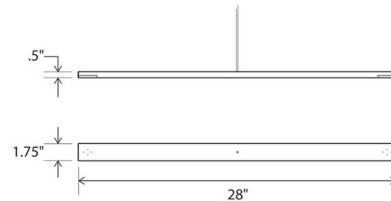

### Specifications

COLOR	N/A
BODY FINISH	Black Anodized
WATTAGE	13W
DIMMER	Low Voltage Electronic
DIMENSIONS	48"L x 28"W x 0.5"H x 1.75"D
INTEGRATED LED MODULE	2 x LED/6.5W/120-277V LED
COUNTRY OF ORIGIN	United States

### Technical Information

PRODUCT DIMENSIONS	Downrod: 48"
COLOR RENDERING	.90 CRI
LAMP COLOR	2700K
LUMENS/WATT	173.23
LUMINOUS FLUX	1126 lumens

CLICK TO VIEW PRODUCT

Notes: