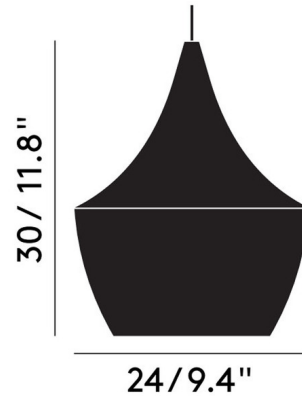

Specifications

COLOR Black
BODY FINISH Black
WATTAGE 7.5W
DIMMER Low Voltage Electronic
DIMENSIONS 9.5"W x 11.8"H
INTEGRATED LED MODULE 1 x LED/7.5W/120V LED
COUNTRY OF ORIGIN India

Technical Information

PRODUCT DIMENSIONS Cable Length: 98"
COLOR RENDERING 94 CRI
LAMP COLOR 3000K
LUMENS/WATT 106.67
LUMINOUS FLUX 800 lumens

Shown in black / black

CLICK TO VIEW PRODUCT

Notes: