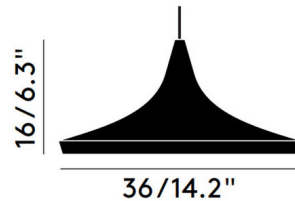

Specifications

COLOR Black
BODY FINISH Black
WATTAGE 7.5W
DIMMER Low Voltage Electronic
DIMENSIONS 14.2"W x 6.3"H
INTEGRATED LED MODULE 1 x LED/7.5W/120V LED
COUNTRY OF ORIGIN India

Technical Information

PRODUCT DIMENSIONS Cable Length: 98"
COLOR RENDERING 94 CRI
LAMP COLOR 3000K
LUMENS/WATT 106.67
LUMINOUS FLUX 800 lumens

Shown in black / black

CLICK TO VIEW PRODUCT

Notes: