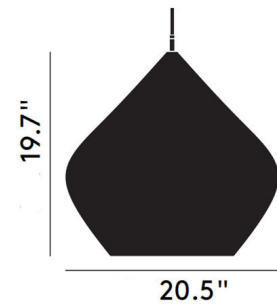

Specifications

COLOR	N/A
BODY FINISH	Black
WATTAGE	7.5W
DIMMER	Low Voltage Electronic
DIMENSIONS	20.5"W x 19.7"H
INTEGRATED LED MODULE	1 x LED/7.5W/120V LED
COUNTRY OF ORIGIN	India

Technical Information

PRODUCT DIMENSIONS	Cable: 98"L
COLOR RENDERING	94 CRI
LAMP COLOR	3000K
LUMENS/WATT	106.67
LUMINOUS FLUX	800 lumens

Shown in black

CLICK TO VIEW PRODUCT

Notes: