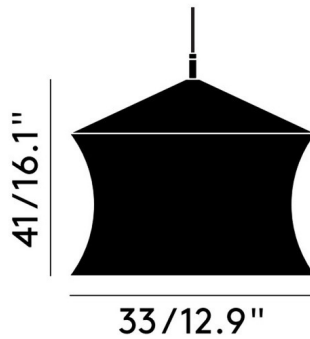

Specifications

COLOR	Black
BODY FINISH	Black
WATTAGE	7.5W
DIMMER	Low Voltage Electronic
DIMENSIONS	12.9"W x 16.1"H
INTEGRATED LED MODULE	1 x LED/7.5W/120V LED
COUNTRY OF ORIGIN	India

Technical Information

PRODUCT DIMENSIONS	Cable: 98"L
COLOR RENDERING	94 CRI
LAMP COLOR	3000K
LUMENS/WATT	106.67
LUMINOUS FLUX	800 lumens

Shown in black / black

CLICK TO VIEW PRODUCT

Notes: