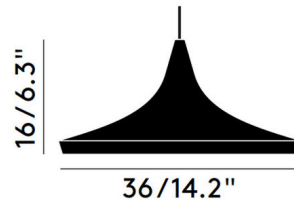

CLICK TO VIEW PRODUCT

Notes: