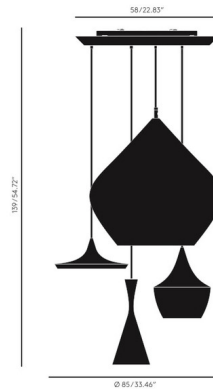

### Description

The Beat Range LED Round Multi Light Pendant offers a bold statement featuring a collection of intriguingly shaped metal shades hung in a circular arrangement that will add a distinct graphic touch to any space. Available finished in Brass, Black, or White with a hammered brass interior, or in Aluminum with a hand-brushed and hand-spun finish inside and out. Note: The canopy ships undrilled, allowing for custom placement of the pendants. Holes for the cord to connect to the canopy must be drilled on-site during installation.

### Specifications

COLOR	Black
BODY FINISH	White
WATTAGE	30W
DIMMER	Low Voltage Electronic
DIMENSIONS	33.46"W x 54.72"H
INTEGRATED LED MODULE	4 x LED/7.5W/120V LED
COUNTRY OF ORIGIN	India

### Technical Information

PRODUCT DIMENSIONS	Cable Length: 98"
COLOR RENDERING	94 CRI
LAMP COLOR	3000K
LUMENS/WATT	426.67
LUMINOUS FLUX	3200 lumens

Shown in white / black

CLICK TO VIEW PRODUCT

Notes: