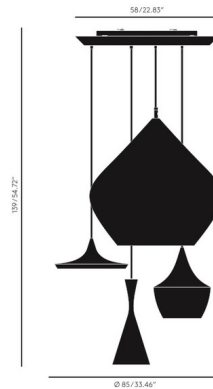

### Description

The Beat Range LED Round Multi Light Pendant offers a bold statement featuring a collection of intriguingly shaped metal shades hung in a circular arrangement that will add a distinct graphic touch to any space. Available finished in Brass, Black, or White with a hammered brass interior, or in Aluminum with a hand-brushed and hand-spun finish inside and out.

### Specifications

COLOR	Black
BODY FINISH	White
WATTAGE	30W
DIMMER	Low Voltage Electronic
DIMENSIONS	33.46"W x 54.72"H
INTEGRATED LED MODULE	4 x LED/7.5W/120V LED
COUNTRY OF ORIGIN	India

### Technical Information

PRODUCT DIMENSIONS	Cable Length: 98"
COLOR RENDERING	94 CRI
LAMP COLOR	3000K
LUMENS/WATT	426.67
LUMINOUS FLUX	3200 lumens

Shown in white / black

CLICK TO VIEW PRODUCT

Notes: