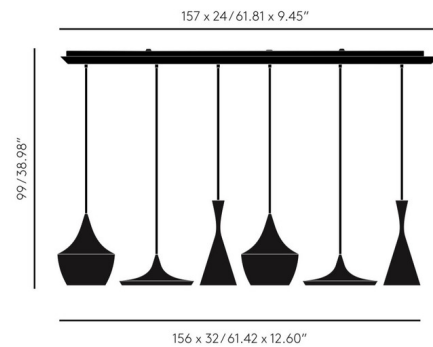

Specifications

COLOR Black
BODY FINISH White
WATTAGE 45W
DIMMER Low Voltage Electronic
DIMENSIONS 61.81"L x 12.6"W x 38.98"H
INTEGRATED LED MODULE 6 x LED/7.5W/120V LED
COUNTRY OF ORIGIN India

Technical Information

PRODUCT DIMENSIONS Cable Length: 98"
COLOR RENDERING 94 CRI
LAMP COLOR 3000K
LUMENS/WATT 720.00
LUMINOUS FLUX 5400 lumens

Shown in white / black

CLICK TO VIEW PRODUCT

Notes: