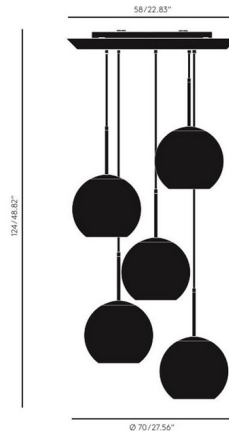

Description

The Copper Round Five Light Pendant system, designed by Tom Dixon, offers a bold statement featuring a cluster of five round pendants that will add a modern, sculptural element to any space. Available finished in Copper. Includes 98.4 inches of clear adjustable cable. UL and CUL listed. Title 24. Note: The canopy ships undrilled, allowing for custom placement of the pendants. Holes for the cord to connect to the canopy must be drilled on-site during installation.

Specifications

COLOR	Copper
BODY FINISH	White
WATTAGE	37.5W
DIMMER	Low Voltage Electronic
DIMENSIONS	27.56"W x 48.82"H
INTEGRATED LED MODULE	5 x LED/7.5W/120V LED
COUNTRY OF ORIGIN	Germany

Technical Information

PRODUCT DIMENSIONS	Cable Length: 98"
COLOR RENDERING	94 CRI
LAMP COLOR	3000K

Shown in white / copper

CLICK TO VIEW PRODUCT

Notes: