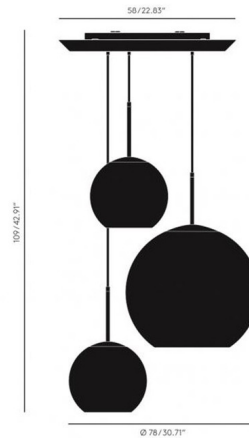

### Description

The Copper Trip Round Pendant system, designed by Tom Dixon, offers a bold statement featuring a cluster of three round pendants of varying size that will add a modern, sculptural element to any space. Available finished in Copper. Includes 98.4 inches of black adjustable cable. UL and CUL listed. Note: The canopy ships undrilled, allowing for custom placement of the pendants. Holes for the cord to connect to the canopy must be drilled on-site during installation.

### Specifications

COLOR	Copper
BODY FINISH	White
WATTAGE	22.5W
DIMMER	Dimmable
DIMENSIONS	N/A
INTEGRATED LED MODULE	3 x LED/7.5W/120V LED
COUNTRY OF ORIGIN	Germany

### Technical Information

PRODUCT DIMENSIONS	Cable: 98"L
COLOR RENDERING	94 CRI
LAMP COLOR	3000K

CLICK TO VIEW PRODUCT

Notes: