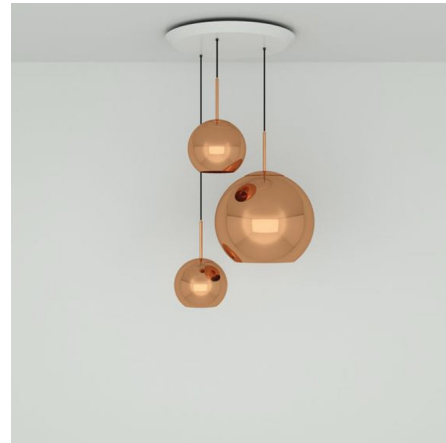

## Copper Trio LED Multi Light Pendant By Tom Dixon

### Description

The Copper Trip Round Pendant system, designed by Tom Dixon, offers a bold statement featuring a cluster of three round pendants of varying size that will add a modern, sculptural element to any space. Available finished in Copper. Includes 98.4 inches of black adjustable cable. UL and CUL listed. Note: The canopy ships undrilled, allowing for custom placement of the pendants. Holes for the cord to connect to the canopy must be drilled on-site during installation.

Shown in white / copper

### Specifications

COLOR	Copper
BODY FINISH	White
WATTAGE	22.5W
DIMMER	Dimmable
DIMENSIONS	N/A
INTEGRATED LED MODULE	3 x LED/7.5W/120V LED
COUNTRY OF ORIGIN	Germany