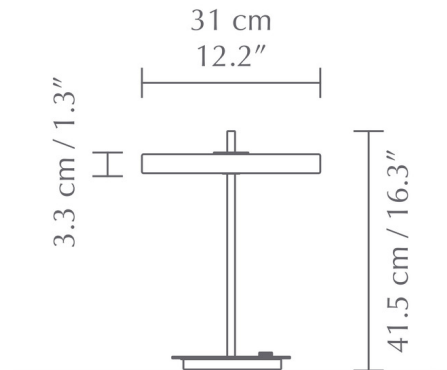

Shown in brass / pearl

CLICK TO VIEW PRODUCT

Notes: