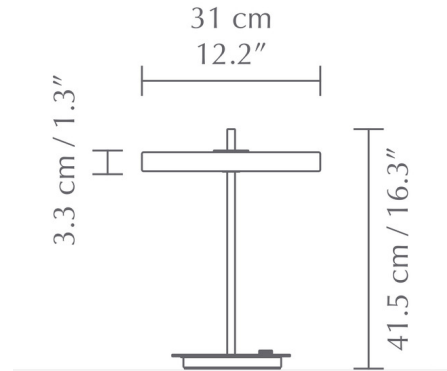

Shown in brass / anthracite grey

Specifications

COLOR	Anthracite Grey
BODY FINISH	Brass
WATTAGE	13W
DIMMER	N/A
DIMENSIONS	12.2"W x 16.3"H
INTEGRATED LED MODULE	1 x LED/13W/120V LED

Technical Information

COLOR RENDERING	80 CRI
LAMP COLOR	3000K
LUMENS/WATT	46.15
LUMINOUS FLUX	600 lumens