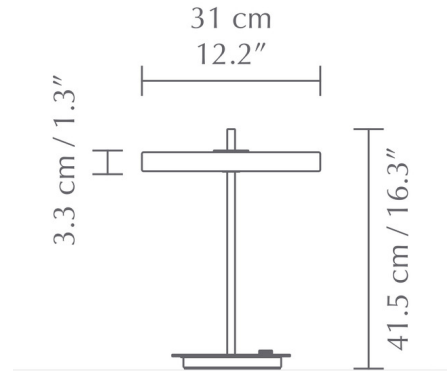

Shown in brass / forest

CLICK TO VIEW PRODUCT

Notes: