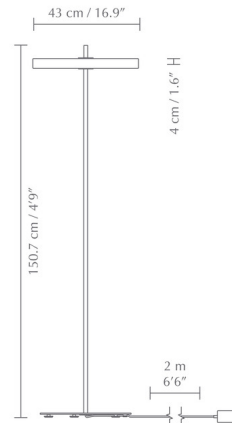

Shown in brass / pearl

CLICK TO VIEW PRODUCT

Notes: