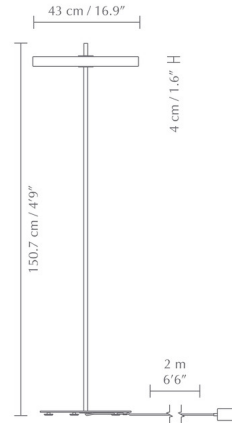

Shown in brass / forest

CLICK TO VIEW PRODUCT

Notes: