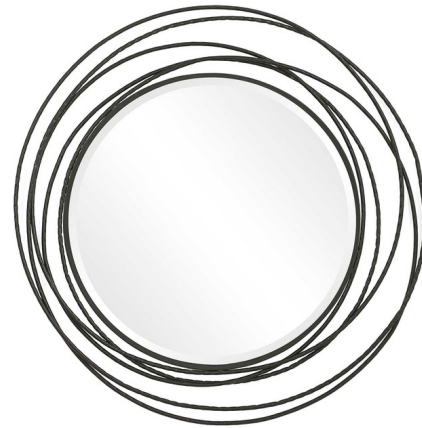

## Whirlwind Wall Mirror

By Uttermost

### Description

The Whirlwind Wall Mirror features iron coils finished in satin black and is accented with a subtle hammered texture.

Shown in black / mirror

### Specifications

COLOR	Mirror
BODY FINISH	Black
WATTAGE	N/A
DIMMER	N/A
DIMENSIONS	39.37"W x 39.37"H x 1.15"D
BULB	N/A
COUNTRY OF ORIGIN	China

CLICK TO VIEW PRODUCT

Notes: