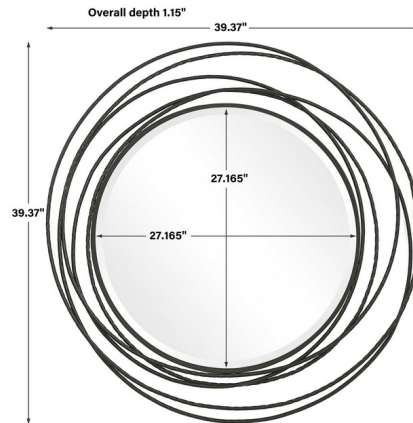

## Whirlwind Wall Mirror

By Uttermost

### Description

The Whirlwind Wall Mirror features iron coils finished in satin black and is accented with a subtle hammered texture.

Shown in black / mirror

### Specifications

COLOR	Mirror
BODY FINISH	Black
WATTAGE	N/A
DIMMER	N/A
DIMENSIONS	39.37"W x 39.37"H x 1.15"D
BULB	N/A
COUNTRY OF ORIGIN	China

CLICK TO VIEW PRODUCT

Notes: