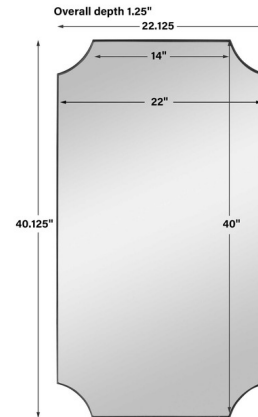

By Uttermost

Description

The Lennox Wall Mirror features a solid iron frame with scalloped corner detailing. May be hung horizontal or vertical.

Shown in black / mirror

Specifications

COLOR	Mirror
BODY FINISH	Black
WATTAGE	N/A
DIMMER	N/A
DIMENSIONS	22.125"W x 40.13"H x 1.25"D
BULB	N/A
COUNTRY OF ORIGIN	China