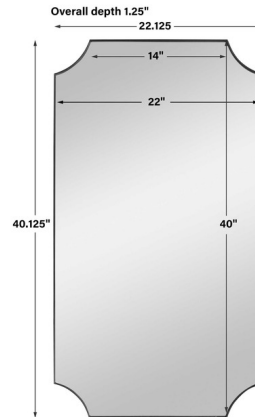

## Lennox Wall Mirror By Uttermost

### Description

The Lennox Wall Mirror features a solid iron frame with scalloped corner detailing. May be hung horizontal or vertical.

Shown in black / mirror

### Specifications

COLOR	Mirror
BODY FINISH	Black
WATTAGE	N/A
DIMMER	N/A
DIMENSIONS	22.125"W x 40.13"H x 1.25"D
BULB	N/A
COUNTRY OF ORIGIN	China

CLICK TO VIEW PRODUCT

Notes: