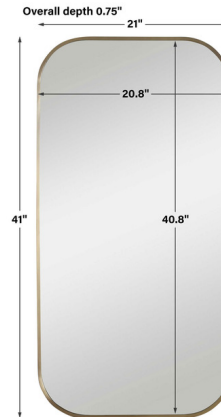

## Taft Wall Mirror By Uttermost

### Description

The Taft Wall Mirror features a plated metal frame with a sleek, contemporary feel. May be hung horizontal or vertical.

Shown in antique brass / mirror

### Specifications

|                   |                      |
|-------------------|----------------------|
| COLOR             | Mirror               |
| BODY FINISH       | Antique Brass        |
| WATTAGE           | N/A                  |
| DIMMER            | N/A                  |
| DIMENSIONS        | 21"W x 41"H x 0.75"D |
| BULB              | N/A                  |
| COUNTRY OF ORIGIN | Viet Nam             |