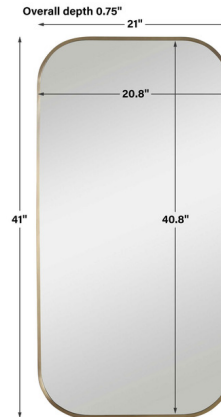

By Uttermost

Description

The Taft Wall Mirror features a plated metal frame with a sleek, contemporary feel. May be hung horizontal or vertical.

Shown in antique brass / mirror

Specifications

COLOR	Mirror
BODY FINISH	Antique Brass
WATTAGE	N/A
DIMMER	N/A
DIMENSIONS	21"W x 41"H x 0.75"D
BULB	N/A
COUNTRY OF ORIGIN	Viet Nam