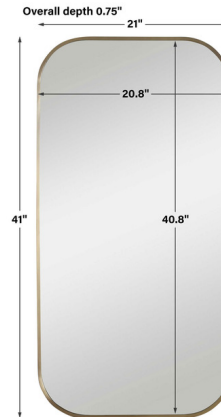

Shown in antique brass / mirror

Specifications

COLOR	Mirror
BODY FINISH	Antique Brass
WATTAGE	N/A
DIMMER	N/A
DIMENSIONS	21"W x 41"H x 0.75"D
BULB	N/A
COUNTRY OF ORIGIN	Viet Nam

CLICK TO VIEW PRODUCT

Notes: