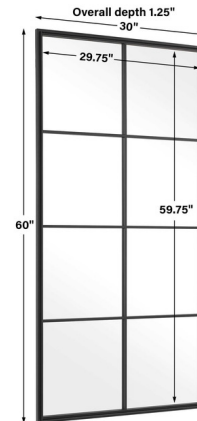

By Uttermost

Description

The Rousseau Window Mirror showcases a heavy iron frame with deep channels finished in wrought-iron black. May be hung horizontal or vertical.

Shown in iron / mirror

Specifications

COLOR	Mirror
BODY FINISH	Iron
WATTAGE	N/A
DIMMER	N/A
DIMENSIONS	30"W x 60"H x 1.25"D
BULB	N/A
COUNTRY OF ORIGIN	China

CLICK TO VIEW PRODUCT

Notes: