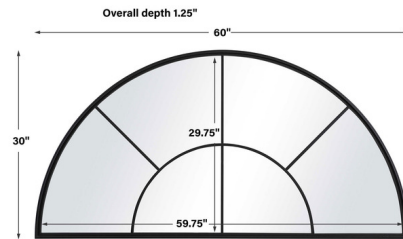

By Uttermost

Description

The Rousseau Arch Window Mirror showcases a heavy curved iron frame with deep channels finished in wrought-iron black.

Shown in iron / mirror

Specifications

COLOR	Mirror
BODY FINISH	Iron
WATTAGE	N/A
DIMMER	N/A
DIMENSIONS	60"W x 30"H x 1.25"D
BULB	N/A
COUNTRY OF ORIGIN	China