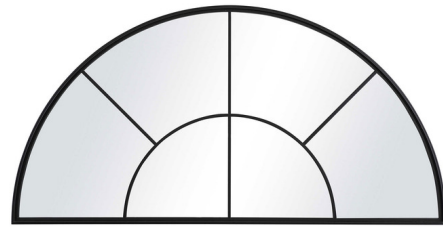

By Uttermost

Description

The Rousseau Arch Window Mirror showcases a heavy curved iron frame with deep channels finished in wrought-iron black.

Shown in iron / mirror

Specifications

COLOR	Mirror
BODY FINISH	Iron
WATTAGE	N/A
DIMMER	N/A
DIMENSIONS	60"W x 30"H x 1.25"D
BULB	N/A
COUNTRY OF ORIGIN	China