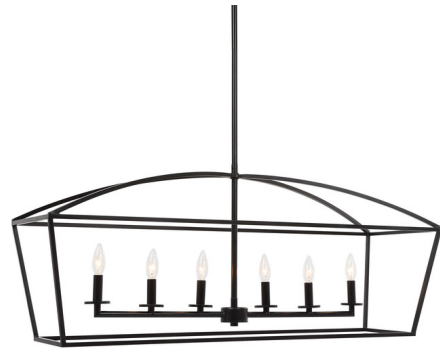

Lightology

lightology.com
866-954-4489
05-20-26

Project: _____

Company: _____

Location: _____ Fixture Type: _____

SPEC #: **UTT1027122**

Approved On: _____ Approved By: _____

Clayton Chandelier By Uttermost

Description

The Clayton Chandelier features simple, clean open frame lines and deep dark weathered bronze finish modernized with a matte luster.

Shown in dark weathered bronze

Specifications

COLOR N/A
BODY FINISH Dark Weathered Bronze
WATTAGE 360W
DIMMER Standard 120V
DIMENSIONS 42"L x 17.5"H x 13"D
BULB NOT INCLUDED 6 x A15/Medium (E26)/60W/120V Incandescent
OTHER BULB OPTIONS 6 x A15/Medium (E26)/120V LED
COUNTRY OF ORIGIN China

Technical Information

PRODUCT DIMENSIONS Downrod Length: 3-12" stems, and 1-6" stem

CLICK TO VIEW PRODUCT

Notes: