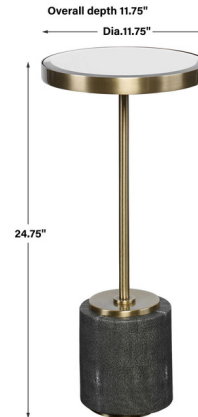

By Uttermost

Description

The Laurie Accent Table features a gray faux shagreen base paired with an iron support in rich brushed brass and a beveled mirror top

Shown in brushed brass / mirror

Specifications

COLOR	Mirror
BODY FINISH	Brushed Brass
WATTAGE	N/A
DIMMER	N/A
DIMENSIONS	11.75"W x 24.75"H x 11.75"D
BULB	N/A
COUNTRY OF ORIGIN	China

CLICK TO VIEW PRODUCT

Notes: