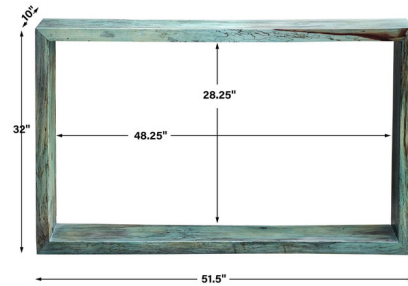

Description

The Teo Console Table is a fun statement console table featuring naturally spalted tamarind wood, finished in a soft Caribbean blue-green. Cracks and variations in the grain are natural to this type of wood.

Shown in tamarind wood

Specifications

COLOR	N/A
BODY FINISH	Tamarind Wood
WATTAGE	N/A
DIMMER	N/A
DIMENSIONS	51.5"W x 32"H x 10"D
BULB	N/A
COUNTRY OF ORIGIN	Indonesia

CLICK TO VIEW PRODUCT

Notes: