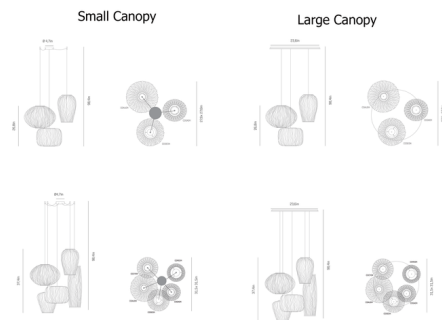

### Specifications

COLOR	White
BODY FINISH	Stainless Steel
WATTAGE	36W
DIMMER	Standard 120V
DIMENSIONS	27.6"W x 26.8"H
BULB NOT INCLUDED	3 x A19/Medium (E26)/12W/120V LED
COUNTRY OF ORIGIN	Spain

CLICK TO VIEW PRODUCT