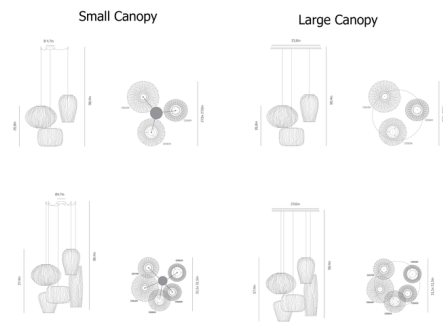

### Specifications

COLOR	White
BODY FINISH	Stainless Steel
WATTAGE	36W
DIMMER	Standard 120V
DIMENSIONS	27.6"W x 26.8"H
BULB NOT INCLUDED	3 x A19/Medium (E26)/12W/120V LED
COUNTRY OF ORIGIN	Spain

CLICK TO VIEW PRODUCT