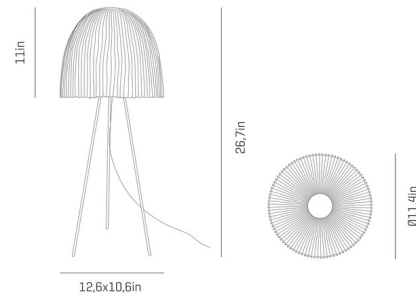

By a-emotional light

Description

The Onn Table Lamp features a clean and modern design the evokes images of the sea ranging from shells and corals to the creatures of the deep. Available in four color options.

Shown in stainless steel / white

Specifications

COLOR	White
BODY FINISH	Stainless Steel
WATTAGE	14W
DIMMER	N/A
DIMENSIONS	12.6"W x 26.7"H x 10.6"D
BULB NOT INCLUDED	2 x B10/Candelabra (E12)/7W/120V LED
COUNTRY OF ORIGIN	Spain