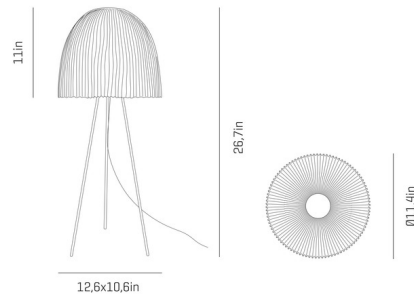

By a-emotional light

Description

The Onn Table Lamp features a clean and modern design the evokes images of the sea ranging from shells and corals to the creatures of the deep. Available in four color options.

Shown in stainless steel / white

Specifications

COLOR	White
BODY FINISH	Stainless Steel
WATTAGE	14W
DIMMER	N/A
DIMENSIONS	12.6"W x 26.7"H x 10.6"D
BULB NOT INCLUDED	2 x B10/Candelabra (E12)/7W/120V LED
COUNTRY OF ORIGIN	Spain