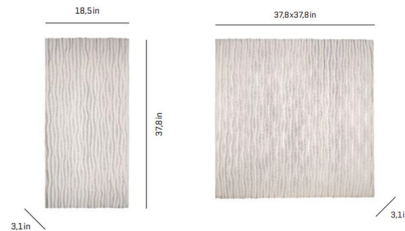

By a-emotional light

Description

The Planum Surface Mount is used to cover large surfaces of your wall or ceiling with a beautiful warm light that has a pleasant feel. The delicate flat forms crafted from painted stainless steel mesh that allows the light to expand evenly across any surface.

Shown in stainless steel / white

Specifications

COLOR White
BODY FINISH Stainless Steel
WATTAGE 128W
DIMMER 0-10V
DIMENSIONS 18.5"W x 37.8"H x 3.1"D
INTEGRATED LED MODULE 4 x LED/32W/120V LED
COUNTRY OF ORIGIN Spain