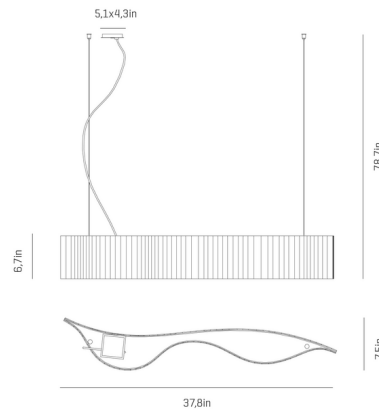

By a-emotional light

Description

The Vento Linear Pendant is an elegant lamp composed of small glass sheets arranged to create soft curved lines and a calm placid feeling. The subtle color combinations guide your glance to the neatness of the form of the lamp.

Specifications

COLOR Beige
BODY FINISH Stainless Steel
WATTAGE 24W
DIMMER 0-10V
DIMENSIONS 37.8"L x 7.5"W x 6.7"H
INTEGRATED LED MODULE 1 x LED/24W/120V LED
COUNTRY OF ORIGIN Spain

Technical Information

PRODUCT DIMENSIONS Cable Length: 78.7"
COLOR RENDERING 80 CRI
LAMP COLOR 3000K
LUMENS/WATT 113.38
LUMINOUS FLUX 2721 lumens

Shown in stainless steel / beige

CLICK TO VIEW PRODUCT

Notes: