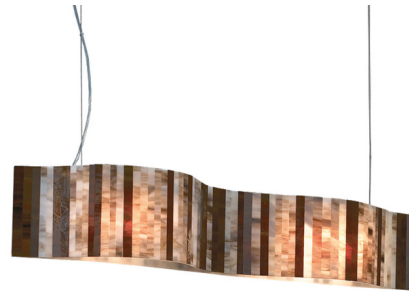

By a-emotional light

Description

The Vento Linear Pendant is an elegant lamp composed of small glass sheets arranged to create soft curved lines and a calm placid feeling. The subtle color combinations guide your glance to the neatness of the form of the lamp.

Specifications

COLOR Beige
BODY FINISH Stainless Steel
WATTAGE 24W
DIMMER 0-10V
DIMENSIONS 37.8"L x 7.5"W x 6.7"H
INTEGRATED LED MODULE 1 x LED/24W/120V LED
COUNTRY OF ORIGIN Spain

Technical Information

PRODUCT DIMENSIONS Cable Length: 78.7"
COLOR RENDERING 80 CRI
LAMP COLOR 3000K
LUMENS/WATT 113.38
LUMINOUS FLUX 2721 lumens

Shown in stainless steel / beige

CLICK TO VIEW PRODUCT

Notes: