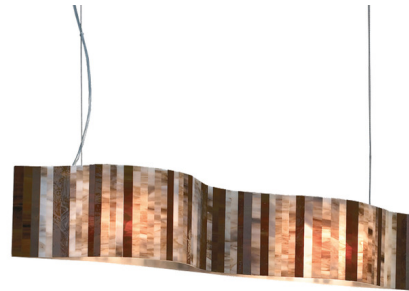

Lightology

lightology.com
866-954-4489
06-04-26

Project: _____

Company: _____

Location: _____ Fixture Type: _____

SPEC #: **ALV1027301**

Approved On: _____ Approved By: _____

Vento Linear Pendant

By a-emotional light

Description

The Vento Linear Pendant is an elegant lamp composed of small glass sheets arranged to create soft curved lines and a calm placid feeling. The subtle color combinations guide your glance to the neatness of the form of the lamp.

Shown in stainless steel / beige

Specifications

COLOR Beige
BODY FINISH Stainless Steel
WATTAGE 24W
DIMMER 0-10V
DIMENSIONS 37.8"L x 7.5"W x 6.7"H
INTEGRATED LED MODULE 1 x LED/24W/120V LED
COUNTRY OF ORIGIN Spain

Technical Information

PRODUCT DIMENSIONS Cable Length: 78.7"
COLOR RENDERING 80 CRI
LAMP COLOR 3000K
LUMENS/WATT 113.38
LUMINOUS FLUX 2721 lumens

CLICK TO VIEW PRODUCT

Notes: