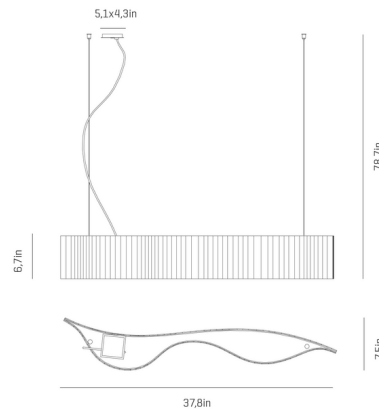

By a-emotional light

Description

The Vento Linear Pendant is an elegant lamp composed of small glass sheets arranged to create soft curved lines and a calm placid feeling. The subtle color combinations guide your glance to the neatness of the form of the lamp.

Shown in stainless steel / beige

Specifications

COLOR Beige
BODY FINISH Stainless Steel
WATTAGE 24W
DIMMER 0-10V
DIMENSIONS 37.8"L x 7.5"W x 6.7"H
INTEGRATED LED MODULE 1 x LED/24W/120V LED
COUNTRY OF ORIGIN Spain

Technical Information

PRODUCT DIMENSIONS Cable Length: 78.7"
COLOR RENDERING 80 CRI
LAMP COLOR 3000K
LUMENS/WATT 113.38
LUMINOUS FLUX 2721 lumens

CLICK TO VIEW PRODUCT

Notes: