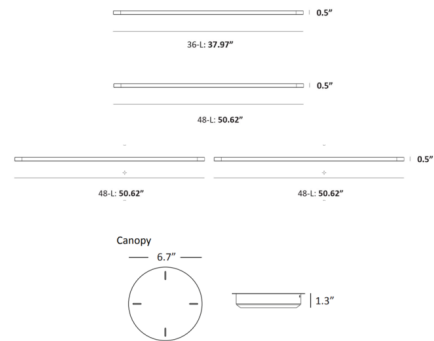

Description

The Z-Bar Linear Pendant is available in 36, 48 and 96 inch lengths in Silver or Matte Black finish. 96 inch = 2 x 48 inch light bars. Includes canopy with integral power supply. Compatible with many electronic low voltage dimmers, sold separately. C-UL-US certified. CE listed. Title 24/JA8 compliant. Note: See line drawing for exact lengths. Standard Z-Bar linear pendant units cannot be manually connected to each other. Custom configurations available.

Specifications

COLOR White
BODY FINISH Matte Black
WATTAGE 60W
DIMMER Low Voltage Electronic
DIMENSIONS 36"L x 0.5"W x 0.5"H
INTEGRATED LED MODULE 4 x LED/15W/120V LED
COUNTRY OF ORIGIN China

Technical Information

PRODUCT DIMENSIONS Cable Length: 120"
LAMP LIFE 60000 hours
COLOR RENDERING 90 CRI
LAMP COLOR 3000K
LUMENS/WATT 60.00
LUMINOUS FLUX 900 lumens

Shown in matte black / white

CLICK TO VIEW PRODUCT

Notes: