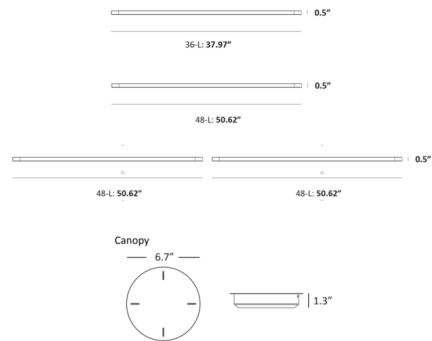

CLICK TO VIEW PRODUCT

Notes: