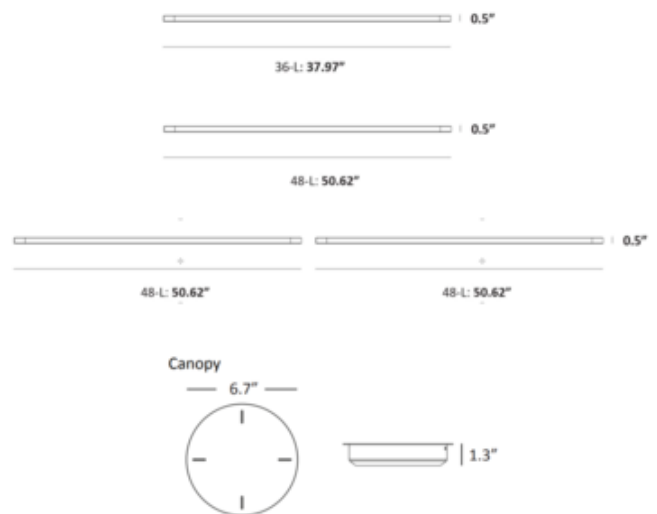

**BRAND**

Koncept Lighting

**DESCRIPTION**

The Z-Bar Linear Pendant is available in 36, 48 and 96 inch lengths in Silver or Matte Black finish. 96 inch = 2 x 48 inch light bars. Includes canopy with integral power supply. Compatible with many electronic low voltage dimmers, sold separately. C-UL-US certified. CE listed. Title 24/JA8 compliant. Note: See line drawing for exact lengths. Standard Z-Bar linear pendant units cannot be manually connected to each other. Custom configurations available.

*Shown in: Matte Black / White*

<b>SHADE COLOR</b>	White
<b>BODY FINISH</b>	Matte Black
<b>WATTAGE</b>	60W
<b>DIMMER</b>	Low Voltage Electronic
<b>DIMENSIONS</b>	36"L x 0.5"W x 0.5"H
<b>LAMP</b>	4 x LED/15W/120V LED

*Technical Information*

<b>LUMINOUS FLUX</b>	900 lumens
<b>LUMENS/WATT</b>	60.00
<b>LAMP COLOR</b>	3000 K
<b>COLOR RENDERING</b>	90 CRI
<b>LAMP LIFE</b>	60000 hours

**ITEM NUMBER** KNC1027424

COMPANY	PROJECT	FIXTURE TYPE	APPROVED BY	DATE