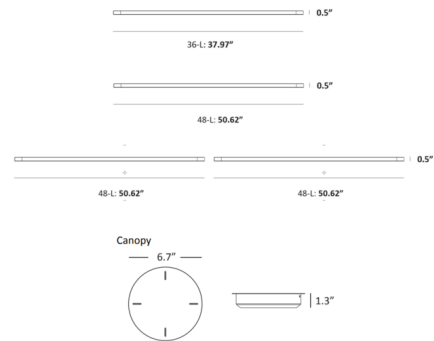

### Description

The Z-Bar Linear Pendant is available in 36, 48 and 96 inch lengths in Silver or Matte Black finish. 96 inch = 2 x 48 inch light bars. Includes canopy with integral power supply. Compatible with many electronic low voltage dimmers, sold separately. C-UL-US certified. CE listed. Title 24/JA8 compliant. Note: See line drawing for exact lengths. Standard Z-Bar linear pendant units cannot be manually connected to each other. Custom configurations available.

### Specifications

COLOR	White
BODY FINISH	Matte Black
WATTAGE	60W
DIMMER	Low Voltage Electronic
DIMENSIONS	36"L x 0.5"W x 0.5"H
INTEGRATED LED MODULE	4 x LED/15W/120V LED
COUNTRY OF ORIGIN	China

### Technical Information

PRODUCT DIMENSIONS	Cable Length: 120"
LAMP LIFE	60000 hours
COLOR RENDERING	.90 CRI
LAMP COLOR	.3000K
LUMENS/WATT	.60.00
LUMINOUS FLUX	.900 lumens

Shown in matte black / white

CLICK TO VIEW PRODUCT