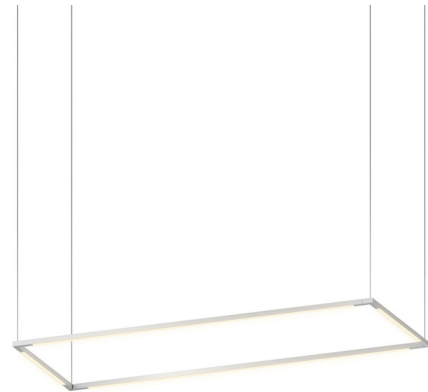

Lightology

lightology.com
866-954-4489
07-01-26

Project: _____

Company: _____

Location: _____ Fixture Type: _____

SPEC #: **KNC1027431**

Approved On: _____ Approved By: _____

Z-Bar Rectangle Pendant By Koncept Lighting

Description

The Z-Bar Rectangle Pendant features four LED light bars configured in a rectangular shape. Available in two standard sizes in Silver or Matte Black finish. Includes canopy with integral power supply. Compatible with many electronic low voltage dimmers, sold separately. C-UL-US certified. CE listed. Title 24/JA8 compliant. Note: Custom configurations available.

Specifications

COLOR . . . . . White
BODY FINISH . . . . . Silver
WATTAGE 44W
DIMMER . . . . . Low Voltage Electronic
DIMENSIONS . . . . . 38.4"W x 0.5"H x 14.1"D
INTEGRATED LED MODULE . . . . . 4 x LED/11W/120V LED
COUNTRY OF ORIGIN . . . . . China

Technical Information

PRODUCT DIMENSIONS . . . . . Cable Length: 120"
LAMP LIFE . . . . . 60000 hours
COLOR RENDERING . . . . . 90 CRI
LAMP COLOR 3000K
LUMENS/WATT 218.18
LUMINOUS FLUX . . . . . 2400 lumens

Shown in silver / white