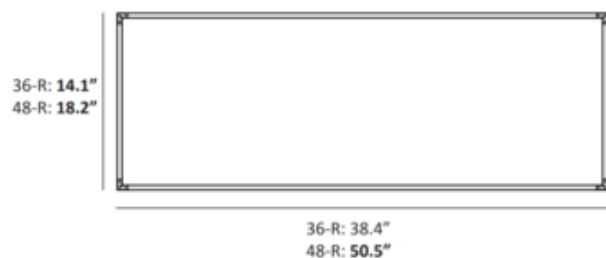

DESIGNER Kenneth and Edmund Ng
BRAND Konzept Lighting

DESCRIPTION

The Z-Bar Rectangle Pendant features four LED light bars configured in a rectangular shape. Available in two standard sizes in Silver or Matte Black finish. Includes canopy with integral power supply. Compatible with many electronic low voltage dimmers, sold separately. C-UL-US certified. CE listed. Title 24/JA8 compliant. Note: Custom configurations available.

Shown in: Silver / White

SHADE COLOR	White
BODY FINISH	Silver
WATTAGE	44W
DIMMER	Low Voltage Electronic
DIMENSIONS	38.4"W x 0.5"H x 14.1"D
INTEGRATED LED MODULE	
LAMP	4 x LED/11W/120V LED

Technical Information

LUMINOUS FLUX	2400 lumens
LUMENS/WATT	218.18
LAMP COLOR	3000K
COLOR RENDERING	90 CRI
LAMP LIFE	60000 hours

SPEC # KNC1027431

Dimensions

Canopy

COMPANY	PROJECT	FIXTURE TYPE	APPROVED BY	DATE