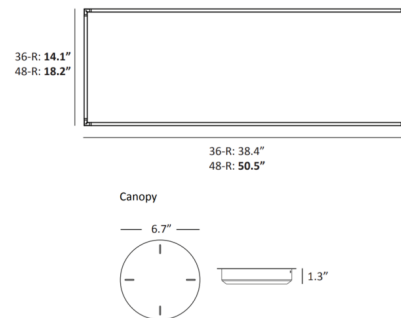

### Description

The Z-Bar Rectangle Pendant features four LED light bars configured in a rectangular shape. Available in two standard sizes in Silver or Matte Black finish. Includes canopy with integral power supply. Compatible with many electronic low voltage dimmers, sold separately. C-UL-US certified. CE listed. Title 24/JA8 compliant. Note: Custom configurations available.

### Specifications

COLOR . . . . . White  
BODY FINISH . . . . . Silver  
WATTAGE . . . . . 44W  
DIMMER . . . . . Low Voltage Electronic  
DIMENSIONS . . . . . 38.4"W x 0.5"H x 14.1"D  
INTEGRATED LED MODULE . . . . . 4 x LED/11W/120V LED  
COUNTRY OF ORIGIN . . . . . China

### Technical Information

PRODUCT DIMENSIONS . . . . . Cable Length: 120"  
LAMP LIFE . . . . . 60000 hours  
COLOR RENDERING . . . . . 90 CRI  
LAMP COLOR . . . . . 3000K  
LUMENS/WATT . . . . . 218.18  
LUMINOUS FLUX . . . . . 2400 lumens

### Dimensions

CLICK TO VIEW PRODUCT

Notes: