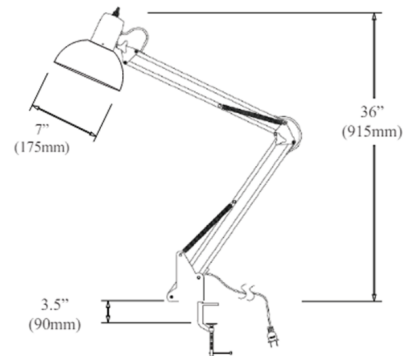

Shown in white / black / white

Specifications

COLOR	White
BODY FINISH	White / Black
WATTAGE	17W
DIMMER	N/A
DIMENSIONS	7"W x 36"D
BULB NOT INCLUDED	1 x A19/Medium (E26)/17W/120V LED
COUNTRY OF ORIGIN	China