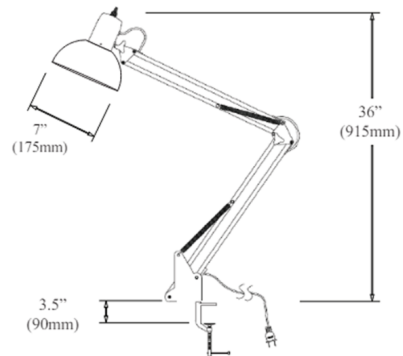

### Specifications

COLOR	White
BODY FINISH	White / Black
WATTAGE	17W
DIMMER	N/A
DIMENSIONS	7"W x 36"D
BULB NOT INCLUDED	1 x A19/Medium (E26)/17W/120V LED
COUNTRY OF ORIGIN	China

CLICK TO VIEW PRODUCT

Notes: