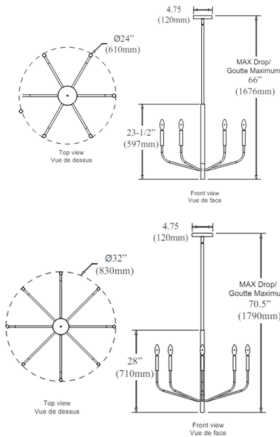

Description

Using a simple idea based on traditional chandelier designs, the Eleanor Candlelight Chandelier exudes luxury and refined style. It's available in configurations to suit larger or smaller spaces. The metal frame in a choice of finish features a strong vertical drop, with arms that curve gracefully upwards.

Shown in matte black / black

Specifications

COLOR	N/A
BODY FINISH	Matte Black / Black
WATTAGE	72W
DIMMER	Standard 120V
DIMENSIONS	32"W x 28"H x 32"D
BULB NOT INCLUDED	8 x T8/Candelabra (E12)/9W/120V LED
COUNTRY OF ORIGIN	China

Technical Information

PRODUCT DIMENSIONS Downrods Included: 1-8", 1-11" and 1-20" Stems

CLICK TO VIEW PRODUCT

Notes: