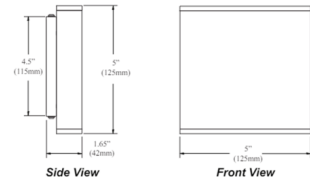

Description

The Emery Wall Sconce is a sleek and straightforward way to dress spaces up while also adding a layer of light to them. With a clean, square silhouette, a beautifully finished metal body is flanked on two sides by a pair of diffusers that evenly filter energy-efficient illumination in opposite directions.

Shown in aged brass / frosted

Specifications

COLOR Frosted
 BODY FINISH Aged Brass
 WATTAGE 15W
 DIMMER Low Voltage Electronic
 DIMENSIONS 5"W x 5"H x 1.65"D
 INTEGRATED LED MODULE 2 x LED/7.5W/120V LED
 COUNTRY OF ORIGIN China