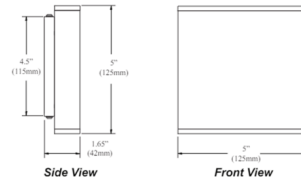

### Specifications

COLOR . . . . . Frosted  
 BODY FINISH . . . . . Aged Brass  
 WATTAGE . . . . . 15W  
 DIMMER . . . . . Low Voltage Electronic  
 DIMENSIONS . . . . . 5"W x 5"H x 1.65"D  
 INTEGRATED LED MODULE . . . . . 2 x LED/7.5W/120V LED  
 COUNTRY OF ORIGIN . . . . . China