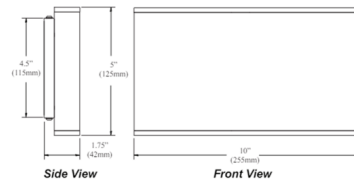

Description

The Emery Wall Sconce is a sleek and straightforward way to dress spaces up while also adding a layer of light to them. With a clean, square silhouette, a beautifully finished metal body is flanked on two sides by a pair of diffusers that evenly filter energy-efficient illumination in opposite directions.

Shown in aged brass / frosted

Specifications

COLOR Frosted
 BODY FINISH Aged Brass
 WATTAGE 15W
 DIMMER Low Voltage Electronic
 DIMENSIONS 5"W x 5"H x 1.65"D
 INTEGRATED LED MODULE 2 x LED/7.5W/120V LED
 COUNTRY OF ORIGIN China