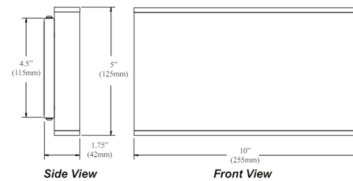

### Specifications

COLOR . . . . . Frosted  
 BODY FINISH . . . . . Aged Brass  
 WATTAGE . . . . . 15W  
 DIMMER . . . . . Low Voltage Electronic  
 DIMENSIONS . . . . . 5"W x 5"H x 1.65"D  
 INTEGRATED LED MODULE . . . . . 2 x LED/7.5W/120V LED  
 COUNTRY OF ORIGIN . . . . . China