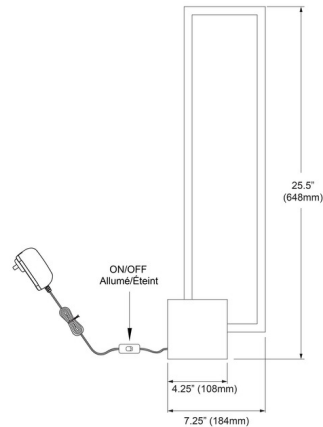

Lightology

lightology.com
866-954-4489
05-17-26

Project: _____

Company: _____

Location: _____ Fixture Type: _____

SPEC #: **DAI1027497**

Approved On: _____ Approved By: _____

Florence Table Lamp

By Dainolite

Description

The Florence Table Light features metal and concrete construction. Includes 72 inch cord with rocker on/off switch.

Specifications

COLOR	Matte Black
BODY FINISH	Aged Brass
WATTAGE	21.6W
DIMMER	Not Dimmable
DIMENSIONS	4.25"W x 25.5"H x 7.25"D
INTEGRATED LED MODULE	1 x LED/21.6W/120V LED
COUNTRY OF ORIGIN	China

Technical Information

LAMP LIFE	30000 hours
COLOR RENDERING	80 CRI
LAMP COLOR	3000K
LUMENS/WATT	99.07
LUMINOUS FLUX	2140 lumens

CLICK TO VIEW PRODUCT

Notes: